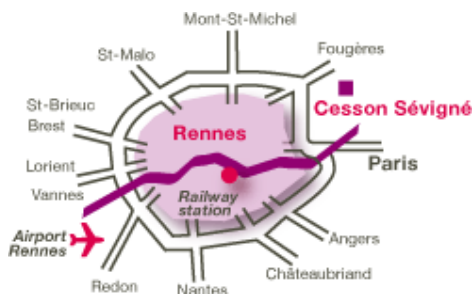

EDSI
Siège Social Immeuble Atalis
1 rue de Paris
35510 Cesson Sévigné

Téléphone : (33) 2 23 45 14 30
Télécopie : (33) 2 23 45 10 37
e-mail : direction@edsi-smartcards.com

EDSI – Access map